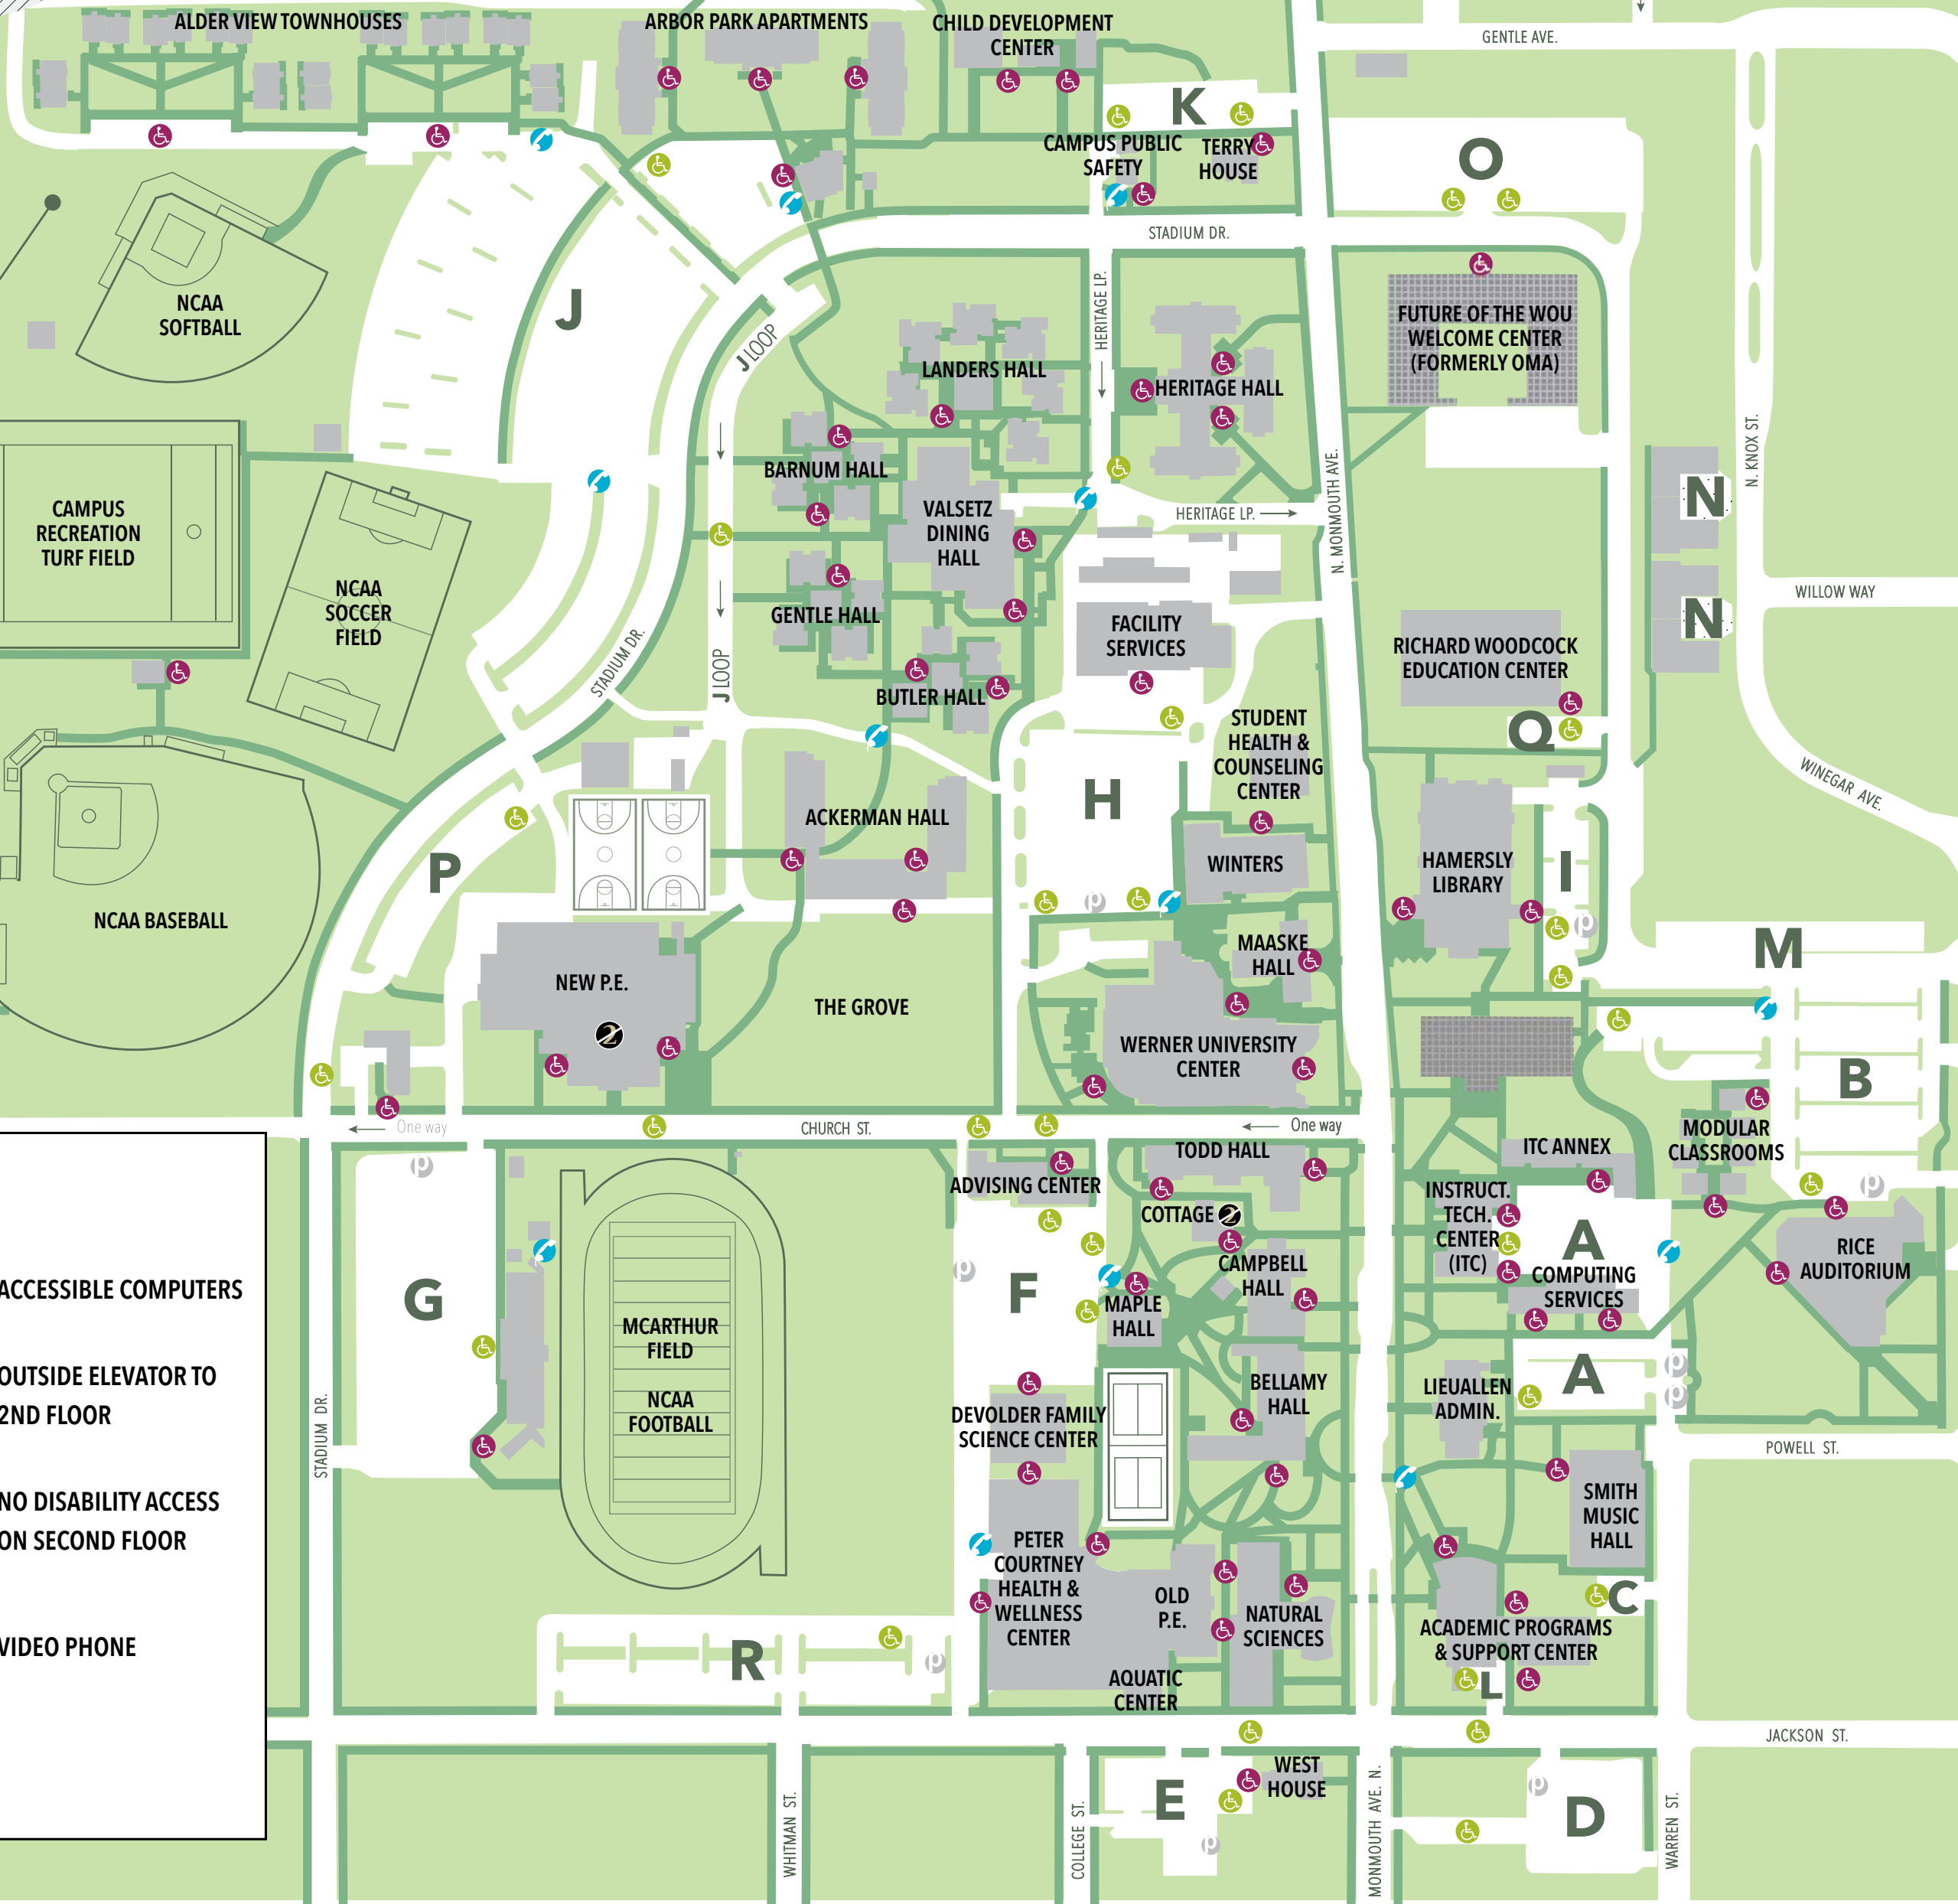

Western Oregon UNIVERSITY

ASH CREEK PRESERVE DISC GOLF COURSE

CAMPUS RECREATION GRASS FIELDS

CAMPUS RECREATION TURF FIELD

NCAA SOCCER FIELD

NCAA BASEBALL

NEW P.E.

MCARTHUR FIELD
NCAA FOOTBALL

LEGEND

- ACCESSIBLE (ADA) ENTRANCE
- DISABILITY PARKING
- EMERGENCY PHONE
- GENDER NEUTRAL RESTROOM
- LACTATION STATION
- ACCESSIBLE COMPUTERS
- OUTSIDE ELEVATOR TO 2ND FLOOR
- NO DISABILITY ACCESS ON SECOND FLOOR
- VIDEO PHONE